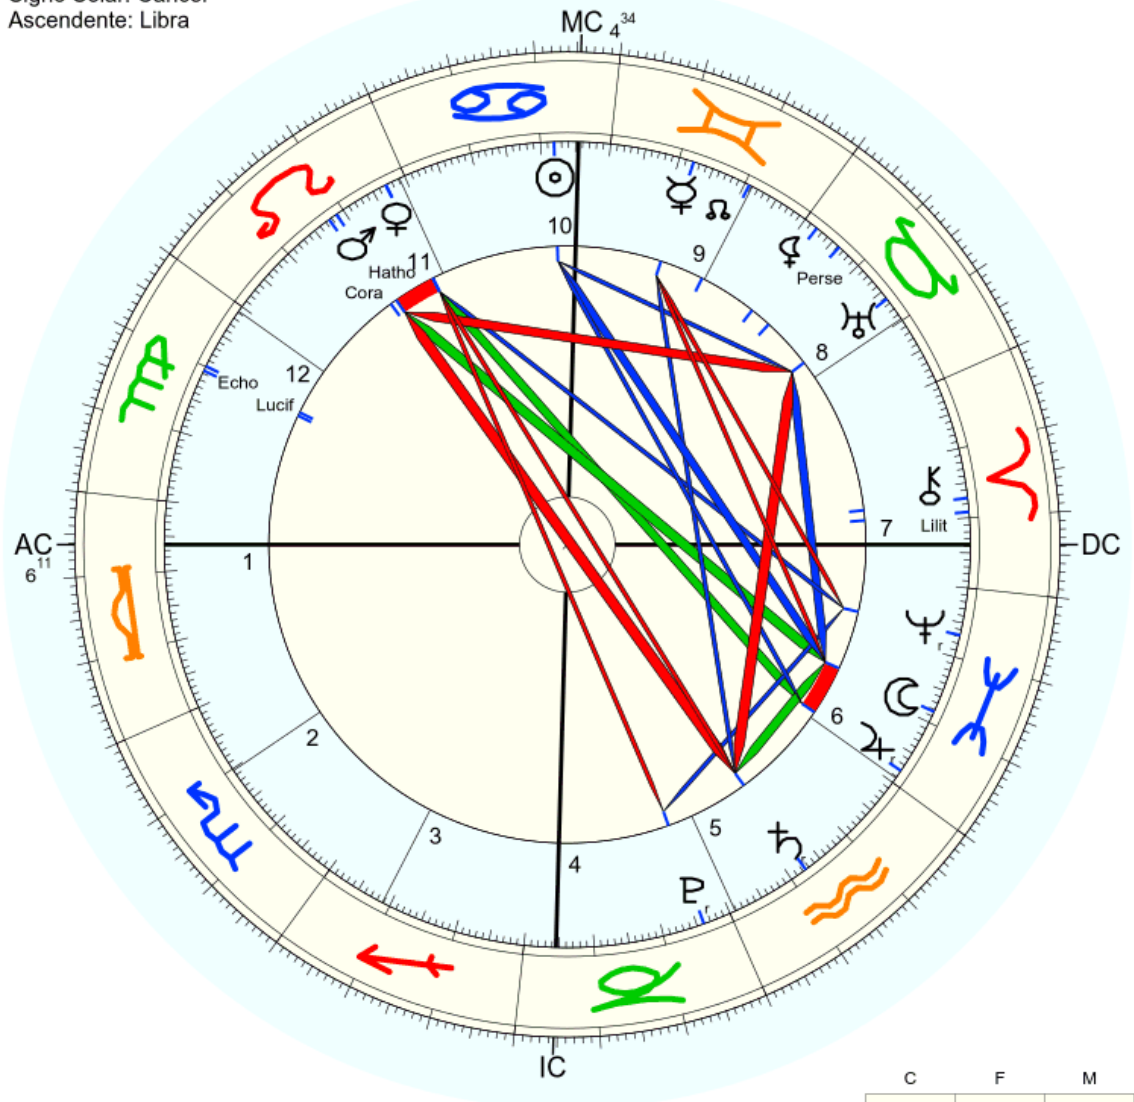

Nome: A verdade
data: ter., 29 de junho 2021
em Brasília (Distrito Federal), BRAS
47w55'47, 15s46'47

Horas: 12:00
Tempo Univ.: 15:00
Tempo Sid.: 6:19:56

ASTRODIENST
www.astro.com
Titulo: 2.AT 0.0-1 27-Mrz-2024

Mapa de evento (Método: Astrodiens / Placidus)
Signo Solar: Câncer
Ascendente: Libra

☉ Sol	♋ 8° 5' 1"	
☾ Lua	♋ 11° 41' 32"	
☿ Mercúrio	♋ 17° 53' 58"	Dom.
♀ Vénus	♋ 2° 57' 31"	
♂ Marte	♋ 11° 9' 22"	
♃ Júpiter	♋ 2° 3' 19"r	Dom.
♄ Saturno	♋ 12° 27' 12"r	Dom.
♅ Urano	♋ 13° 44' 42"	Queda
♆ Neptuno	♋ 23° 11' 45"r	Dom.
♇ Plutão	♋ 25° 59' 30"r	
♁ Nodo médio	♋ 9° 20' 48"	
♁ Quiron	♋ 12° 49' 3"	
♀ Lillith	♋ 27° 55' 31"	
1181 Lilith	♋ 10° 50' 12"	
504 Cora	♋ 12° 25' 6"	
399 Persephone	♋ 23° 45' 58"	
2340 Hathor	♋ 2° 58' 24"	
1930 Lucifer	♋ 10° 35' 54"	
60 Echo	♋ 9° 53' 44"	
FC:	♋ 6° 10' 59"	2: ♋ 10° 16'
MC:	♋ 4° 34' 22"	11: ♋ 0° 48'

	C	F	M
F	♂ LI	♀ CoHa	
A	♁ AC	♃	♀ Ω
T	♃	♃ ♀ Pe	LuEc
A	☉ MC		☾ ♃ ♀